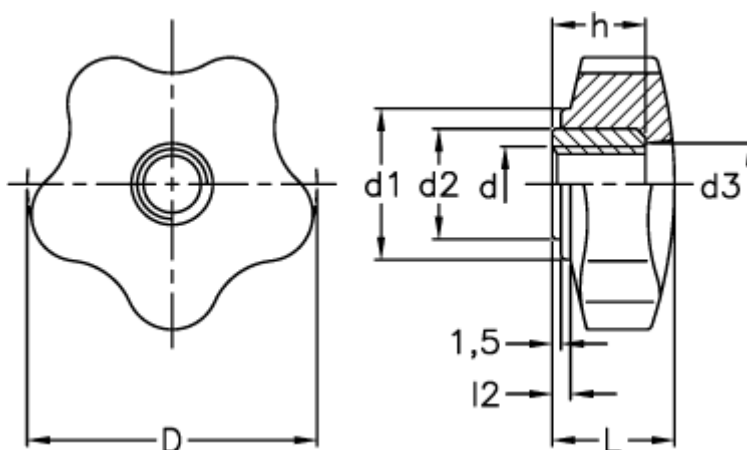

Article number: 2302067011

Description: E+G Lobe knob (shortened)
VC.253/40 A-M12

Measures

D	= 40
d1	= 23
d2	= 17
d3	= 14
d 6H	= M12
h	= 15
L	= 19
l2	= 3